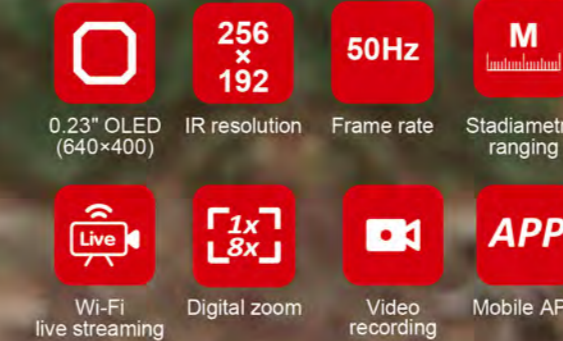

UTx210W Thermal Monocular