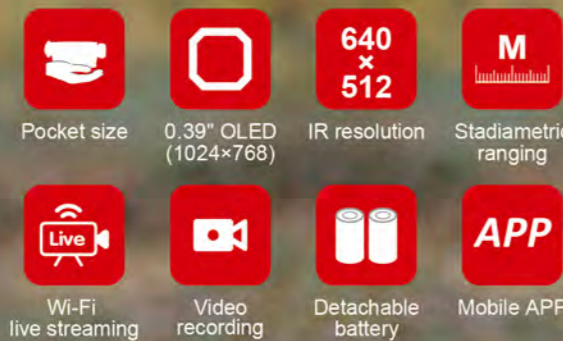

UNI-T

UTx625M/UTx635M Thermal Monocular